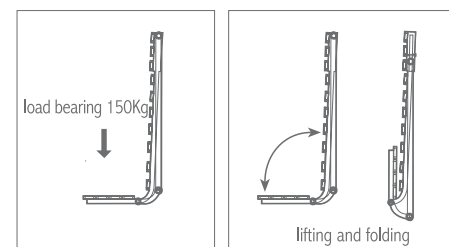

B701 JOSEPH

B701 / B701B	1000X1000X2200mm (Square)
FUNCTION:	
Computer control board (with Remote control implement)	TV, AV function(only for B701) Feet massage
Steam sauna	Toughened glass
Pin nozzle	Folded seat
Luxury nozzle	Grey board
Lift shower head	Double deck glass shelf
FM, CD player, telephone	Constant temperature handle with four kinds of function
Ozone sterilization	Cleaning with steam machine
Preventing from leakage of electricity	

Note: B701:Use PR3711 type computer board,with TV&AV function
 B701B:Use BF600 type computer board,without TV&AV function

B702 JOHNSON

B702 / B702B	1450X900X2200mm (Square)
FUNCTION:	
<ul style="list-style-type: none"> Computer control board (with Remote control implement) Steam sauna Pin nozzle Luxury nozzle Lift shower head FM, CD player, telephone Ozone sterilization Preventing from leakage of electricity 	<ul style="list-style-type: none"> TV, AV function(only for B702) Feet massage Toughened glass Folded seat Three layer glass shelf Grey board Constant temperature handle with four kinds of function Cleaning with steam machine

Note: B702:Use PR3711 type computer board,with TV&AV function
 B702B:Use BF600 type computer board,without TV&AV function

B703 MACAULAY

B703 / B703B	1600X900X2230mm (Square)
FUNCTION:	
Computer control board (with Remote control implement)	TV, AV function(only for B703)
Steam sauna	Feet massage
Pin nozzle	Toughened glass
Luxury nozzle	Lift folded seat
Lift shower head	Grey board
FM, CD player, telephone	Double deck glass shelf
Ozone sterilization	Constant temperature handle with four kinds of function
Preventing from leakage of electricity	Cleaning with steam machine