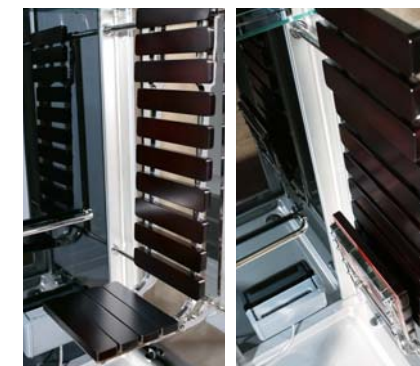

B701 JOSEPH

B701 / B701B	1000X1000X2200mm (Square)
FUNCTION:	
Computer control board (with Remote control implement)	TV, AV function(only for B701) Feet massage
Steam sauna	Toughened glass
Pin nozzle	Folded seat
Luxury nozzle	Grey board
Lift shower head	Double deck glass shelf
FM, CD player, telephone	Constant temperature handle with four kinds of function
Ozone sterilization	Cleaning with steam machine
Preventing from leakage of electricity	

Note: B701:Use PR3711 type computer board,with TV&AV function
 B701B:Use BF600 type computer board,without TV&AV function

B702 JOHNSON

B702 / B702B	1450X900X2200mm (Square)
FUNCTION:	
<ul style="list-style-type: none"> Computer control board (with Remote control implement) Steam sauna Pin nozzle Luxury nozzle Lift shower head FM, CD player, telephone Ozone sterilization Preventing from leakage of electricity 	<ul style="list-style-type: none"> TV, AV function(only for B702) Feet massage Toughened glass Folded seat Three layer glass shelf Grey board Constant temperature handle with four kinds of function Cleaning with steam machine

Note: B702:Use PR3711 type computer board,with TV&AV function
 B702B:Use BF600 type computer board,without TV&AV function

B703 MACAULAY

B703 / B703B	1600X900X2230mm (Square)
FUNCTION:	
Computer control board (with Remote control implement)	TV, AV function(only for B703)
Steam sauna	Feet massage
Pin nozzle	Toughened glass
Luxury nozzle	Lift folded seat
Lift shower head	Grey board
FM, CD player, telephone	Double deck glass shelf
Ozone sterilization	Constant temperature handle with four kinds of function
Preventing from leakage of electricity	Cleaning with steam machine