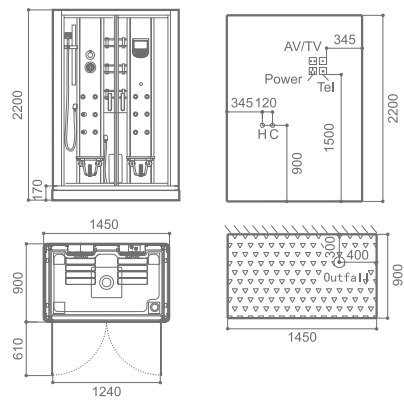

B701 JOSEPH

B701 / B701B	1000X1000X2200mm (Square)
FUNCTION:	
Computer control board (with Remote control implement)	TV, AV function(only for B701) Feet massage
Steam sauna	Toughened glass
Pin nozzle	Folded seat
Luxury nozzle	Grey board
Lift shower head	Double deck glass shelf
FM, CD player, telephone	Constant temperature handle with four kinds of function
Ozone sterilization	Cleaning with steam machine
Preventing from leakage of electricity	

Note: B701:Use PR3711 type computer board,with TV&AV function
 B701B:Use BF600 type computer board,without TV&AV function

B702 JOHNSON

B702 / B702B	1450X900X2200mm (Square)
FUNCTION:	
<ul style="list-style-type: none"> Computer control board (with Remote control implement) Steam sauna Pin nozzle Luxury nozzle Lift shower head FM, CD player, telephone Ozone sterilization Preventing from leakage of electricity 	<ul style="list-style-type: none"> TV, AV function(only for B702) Feet massage Toughened glass Folded seat Three layer glass shelf Grey board Constant temperature handle with four kinds of function Cleaning with steam machine

Note: B702:Use PR3711 type computer board,with TV&AV function
 B702B:Use BF600 type computer board,without TV&AV function

B703 MACAULAY

B703 / B703B	1600X900X2230mm (Square)
FUNCTION:	
Computer control board (with Remote control implement)	TV, AV function(only for B703)
Steam sauna	Feet massage
Pin nozzle	Toughened glass
Luxury nozzle	Lift folded seat
Lift shower head	Grey board
FM, CD player, telephone	Double deck glass shelf
Ozone sterilization	Constant temperature handle with four kinds of function
Preventing from leakage of electricity	Cleaning with steam machine