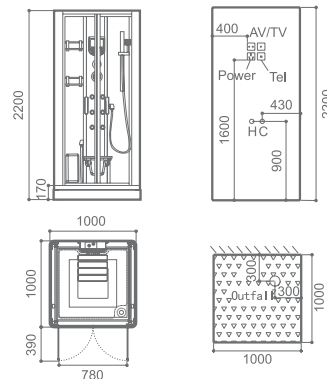

B701 JOSEPH

B701 / B701B	1000X1000X2200mm (Square)
FUNCTION:	
Computer control board (with Remote control implement)	TV, AV function(only for B701) Feet massage
Steam sauna	Toughened glass
Pin nozzle	Folded seat
Luxury nozzle	Grey board
Lift shower head	Double deck glass shelf
FM, CD player, telephone	Constant temperature handle with four kinds of function
Ozone sterilization	Cleaning with steam machine
Preventing from leakage of electricity	

Note: B701:Use PR3711 type computer board,with TV&AV function
 B701B:Use BF600 type computer board,without TV&AV function

B702 JOHNSON

B702 / B702B	1450X900X2200mm (Square)
FUNCTION:	
<ul style="list-style-type: none"> Computer control board (with Remote control implement) Steam sauna Pin nozzle Luxury nozzle Lift shower head FM, CD player, telephone Ozone sterilization Preventing from leakage of electricity 	<ul style="list-style-type: none"> TV, AV function(only for B702) Feet massage Toughened glass Folded seat Three layer glass shelf Grey board Constant temperature handle with four kinds of function Cleaning with steam machine

Note: B702:Use PR3711 type computer board,with TV&AV function
 B702B:Use BF600 type computer board,without TV&AV function

B703 MACAULAY

B703 / B703B	1600X900X2230mm (Square)
FUNCTION:	
Computer control board (with Remote control implement)	TV, AV function(only for B703)
Steam sauna	Feet massage
Pin nozzle	Toughened glass
Luxury nozzle	Lift folded seat
Lift shower head	Grey board
FM, CD player, telephone	Double deck glass shelf
Ozone sterilization	Constant temperature handle with four kinds of function
Preventing from leakage of electricity	Cleaning with steam machine