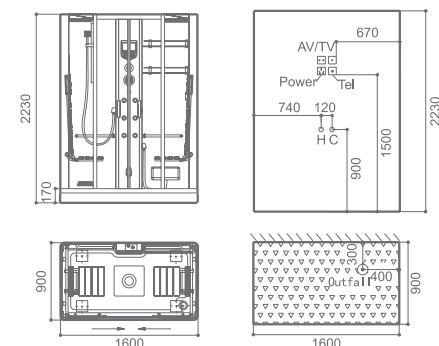

B701 JOSEPH

B701 / B701B	1000X1000X2200mm (Square)
FUNCTION:	
Computer control board (with Remote control implement)	TV, AV function(only for B701) Feet massage
Steam sauna	Toughened glass
Pin nozzle	Folded seat
Luxury nozzle	Grey board
Lift shower head	Double deck glass shelf
FM, CD player, telephone	Constant temperature handle with four kinds of function
Ozone sterilization	Cleaning with steam machine
Preventing from leakage of electricity	

Note: B701:Use PR3711 type computer board,with TV&AV function
 B701B:Use BF600 type computer board,without TV&AV function

B702 JOHNSON

B702 / B702B	1450X900X2200mm (Square)
FUNCTION:	
<ul style="list-style-type: none"> Computer control board (with Remote control implement) Steam sauna Pin nozzle Luxury nozzle Lift shower head FM, CD player, telephone Ozone sterilization Preventing from leakage of electricity 	<ul style="list-style-type: none"> TV, AV function(only for B702) Feet massage Toughened glass Folded seat Three layer glass shelf Grey board Constant temperature handle with four kinds of function Cleaning with steam machine

Note: B702:Use PR3711 type computer board,with TV&AV function
 B702B:Use BF600 type computer board,without TV&AV function

B703 MACAULAY

B703 / B703B	1600X900X2230mm (Square)
FUNCTION:	
Computer control board (with Remote control implement)	TV, AV function(only for B703)
Steam sauna	Feet massage
Pin nozzle	Toughened glass
Luxury nozzle	Lift folded seat
Lift shower head	Grey board
FM, CD player, telephone	Double deck glass shelf
Ozone sterilization	Constant temperature handle with four kinds of function
Preventing from leakage of electricity	Cleaning with steam machine