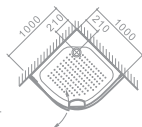

W0710
SIZE: 900x900x2000mm Sector/double direction door

W0701 **W0702**
SIZE: 900x900x2000mm SIZE: 1000x1000x2000mm
Diamond shape/One direction door Diamond shape/One direction door

W0703
SIZE: 900x900x2030mm Square/double direction door

W0004

SIZE: 1800x1500mm Screen

Basic Functions and Setup

8mm steel glass

Stainless steel handle

Double direction door

W0601

SIZE:900x900x2200mm Square/One direction door

W0602

SIZE: 1000x1000x2200mm Sector/One direction door

Basic Functions and Setup

Cold/hot water control valve	Rack
luxury shower column	Take water implement
6mm steel glass	Stool
Multifunctional overhead spray	Handle
Spray head switch valve	Shower head
Spray switch valve	Mirror
Skidproof bottom basin	

W0710

SIZE:900x900x2000mm arch/Double direction door

Basic Functions and Setup

6mm steel glass

Double direction door with sliding wheel

C-shaped handl

Take water implement

Aluminum color: bright silver