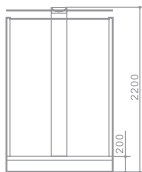

W0710
SIZE: 900x900x2000mm Sector/double direction door

W0701 **W0702**
SIZE: 900x900x2000mm SIZE: 1000x1000x2000mm
Diamond shape/One direction door Diamond shape/One direction door

W0703
SIZE: 900x900x2030mm Square/double direction door

W0004

SIZE: 1800x1500mm Screen

Basic Functions and Setup

8mm steel glass

Stainless steel handle

Double direction door

W0601

SIZE:900x900x2200mm Square/One direction door

W0602

SIZE: 1000x1000x2200mm Sector/One direction door

Basic Functions and Setup

Cold/hot water control valve	Rack
luxury shower column	Take water implement
6mm steel glass	Stool
Multifunctional overhead spray	Handle
Spray head switch valve	Shower head
Spray switch valve	Mirror
Skidproof bottom basin	

W0710

SIZE:900x900x2000mm arch/Double direction door

Basic Functions and Setup

6mm steel glass

Double direction door with sliding wheel

C-shaped handl

Take water implement

Aluminum color: bright silver