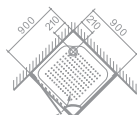

Basic Functions and Setup

Cold/hot water control valve	Rack
luxury shower column	Take water implement
6mm steel glass	Stool
Multifunctional overhead spray	Handle
Spray head switch valve	Shower head
Spray switch valve	Mirror
Skidproof bottom basin	Overhead light