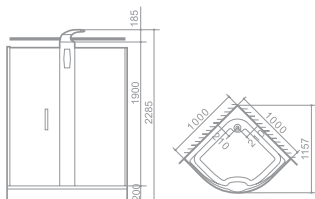

W0602

SIZE: 1000x1000x2200mm Sector/One direction door

Basic Functions and Setup

Cold/hot water control valve	Rack
luxury shower column	Take water implement
6mm steel glass	Stool
Multifunctional overhead spray	Handle
Spray head switch valve	Shower head
Spray switch valve	Mirror
Skidproof bottom basin	

W0603

SIZE: 1000x1000x2285mm Sector/One direction door

Basic Functions and Setup

Cold/hot water control valve	Rack
luxury shower column	Take water implement
6mm steel glass	Stool
Multifunctional overhead spray	Handle
Spray head switch valve	Shower head
Spray switch valve	Mirror
Skidproof bottom basin	

W0701

SIZE:900x900x2000mm

W0702

SIZE:1000x1000x2000mm Diamond shape

Basic Functions and Setup

10mm steel glass

Diamond shape one direction door

Copper hinge

W0710

SIZE:900x900x2000mm arch/Double direction door

Basic Functions and Setup

6mm steel glass

Double direction door with sliding wheel

C-shaped handl

Take water implement

Aluminum color: bright silver