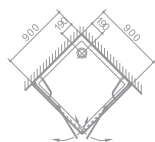

W0710
SIZE: 900x900x2000mm Sector/double direction door

W0701 **W0702**
SIZE: 900x900x2000mm SIZE: 1000x1000x2000mm
Diamond shape/One direction door Diamond shape/One direction door

W0703
SIZE: 900x900x2030mm Square/double direction door

W0701

SIZE:900x900x2000mm

W0702

SIZE:1000x1000x2000mm Diamond shape

Basic Functions and Setup

10mm steel glass

Diamond shape one direction door

Copper hinge

Rack

Stainless steel handle

Aluminum color: matt silver

Skidproof bottom basin

W0701

W0702

W0703

SIZE:900x900x2030mm Square

W0710

SIZE:900x900x2000mm arch/Double direction door

Basic Functions and Setup

6mm steel glass

Double direction door with sliding wheel

C-shaped handl

Take water implement

Aluminum color: bright silver