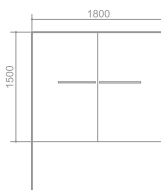

W SERIES. shower room

W0004
SIZE: 1800x1500mm Screen

W0601
SIZE: 900x900x2200mm Square/One direction door

W0602
SIZE: 1000x1000x2200mm Sector/One direction door

W0603
SIZE: 1000x1000x2285mm Sector/One direction door

W0710
SIZE: 900x900x2000mm Sector/double direction door

W0701 **W0702**
SIZE: 900x900x2000mm SIZE: 1000x1000x2000mm
Diamond shape/One direction door Diamond shape/One direction door

W0703
SIZE: 900x900x2030mm Square/double direction door

W0004

SIZE: 1800x1500mm Screen

Basic Functions and Setup

8mm steel glass

Stainless steel handle

Double direction door

W0601

SIZE:900x900x2200mm Square/One direction door

W0710

SIZE:900x900x2000mm arch/Double direction door

Basic Functions and Setup

6mm steel glass

Double direction door with sliding wheel

C-shaped handl

Take water implement

Aluminum color: bright silver