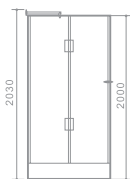

W0710
SIZE: 900x900x2000mm Sector/double direction door

W0701 **W0702**
SIZE: 900x900x2000mm SIZE: 1000x1000x2000mm
Diamond shape/One direction door Diamond shape/One direction door

W0703
SIZE: 900x900x2030mm Square/double direction door

W0603

SIZE: 1000x1000x2285mm Sector/One direction door

Basic Functions and Setup

Cold/hot water control valve	Rack
luxury shower column	Take water implement
6mm steel glass	Stool
Multifunctional overhead spray	Handle
Spray head switch valve	Shower head
Spray switch valve	Mirror
Skidproof bottom basin	

W0701

SIZE:900x900x2000mm

W0702

SIZE:1000x1000x2000mm Diamond shape

Basic Functions and Setup

10mm steel glass

Diamond shape one direction door

Copper hinge

W0710

SIZE:900x900x2000mm arch/Double direction door

Basic Functions and Setup

6mm steel glass

Double direction door with sliding wheel

C-shaped handl

Take water implement

Aluminum color: bright silver