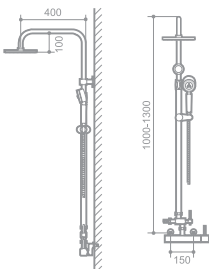

Overhead spray

Faucet

Hand-held shower head

Cold/hot water control valve

Lifting and rotating adjustment for overhead spray

JI203

SIZE: 1350x400x150mm

Basic Functions and Setup

Overhead spray

Faucet

Hand-held shower head

Cold/hot water control valve

Lifting and rotating adjustment for overhead spray

JI204

SIZE: 1300x400x150mm

Basic Functions and Setup

Overhead spray

Faucet

Hand-held shower head

Cold/hot water control valve

Lifting and rotating adjustment for overhead spray

J1205

SIZE: 1090x335x155mm

Basic Functions and Setup

Overhead spray

Vertical spray

Hand-held shower head

W0301

SIZE: 1300x280x250mm

Basic Functions and Setup

Materials: aluminum

Multifunctional overhead spray