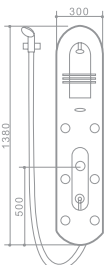

SHOWER COLUMN. Series

W0301
SIZE: 1300x280x250mm

W0302
SIZE: 1500x280x250mm

W0303
SIZE: 1850x280x250mm

F104
SIZE: 1380x300x300mm

F105
SIZE: 1480x300x300mm

F106
SIZE: 1580x300x300mm

F108
SIZE: 1560x300x260mm

JI204
SIZE: 1300x400x150mm

JI205
SIZE: 1090x335x155mm

F104

SIZE:1380x300x300mm

Basic Functions and Setup

Materials: Acryl

Multifunctional overhead spray

Shower head

Needled nozzle

Cold/hot water control valve

Spray head switch valve

(overhead spray, shower head, side spray)

Rack

F105

SIZE: 1480x300x300mm

Basic Functions and Setup

F106

SIZE:1580x300x300mm

Basic Functions and Setup

Materials: Acryl

Multifunctional overhead spray

Shower head

Needled nozzle

Cold/hot water control valve