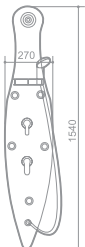

F106

SIZE:1580x300x300mm

Basic Functions and Setup

Materials: Acryl

Multifunctional overhead spray

Shower head

Needled nozzle

Cold/hot water control valve

Shower head

Needled nozzle

Cold/hot water control valve

Spray head switch valve

(overhead spray, shower head, side spray)

Rack

F109

SIZE:1540x270x200mm

Rack

F110

SIZE: 1390x230x70mm

Basic Functions and Setup

Materials: Artificial marble

Multifunctional overhead spray

Shower head

Needled nozzle

Cold/hot water control valve

Spray head switch valve

(overhead spray, shower head, side spray)

Rack

F111

SIZE:1470x270x70mm

Basic Functions and Setup

Materials: Artificial marble