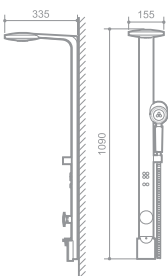

Overhead spray

Faucet

Hand-held shower head

Cold/hot water control valve

Lifting and rotating adjustment for overhead spray

JI204

SIZE: 1300x400x150mm

Basic Functions and Setup

Overhead spray

Faucet

Hand-held shower head

Cold/hot water control valve

Lifting and rotating adjustment for overhead spray

J1205

SIZE: 1090x335x155mm

Basic Functions and Setup

Overhead spray

Vertical spray

Hand-held shower head

W0301

SIZE: 1300x280x250mm

Basic Functions and Setup

Materials: aluminum

Multifunctional overhead spray

Shower head

Spray nozzle

Cold/hot water control valve

Spray head switch valve

(overhead spray, shower head, side spray)

Rack

W0302

SIZE: 1500x280x250mm