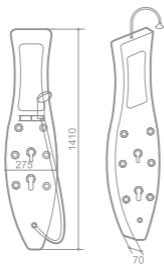

Cold/hot water control valve

Spray head switch valve

(overhead spray, shower head, side spray)

Rack

F111

SIZE:1470x270x70mm

Basic Functions and Setup

Materials: Artificial marble

SIZE:1410x275x70mm

Basic Functions and Setup

Materials: Artificial marble

Multifunctional overhead spray

Shower head

Needled nozzle

Cold/hot water control valve

Spray head switch valve

(overhead spray, shower head, side spray)

Rack

F113

SIZE: 1500x260x300mm

Basic Functions and Setup

Materials: Artificial marble

Multifunctional overhead spray

Shower head

Needled nozzle

Cold/hot water control valve

Spray head switch valve

(overhead spray, shower head, side spray)

Rack

JI201

SIZE: 1350x400x150mm

Basic Functions and Setup