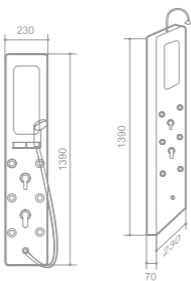

F106

SIZE:1580x300x300mm

Basic Functions and Setup

Materials: Acryl

Multifunctional overhead spray

Shower head

Needled nozzle

Cold/hot water control valve

Shower head

Needled nozzle

Cold/hot water control valve

Spray head switch valve

(overhead spray, shower head, side spray)

Rack

F109

SIZE:1540x270x200mm

Rack

F110

SIZE: 1390x230x70mm

Basic Functions and Setup

Materials: Artificial marble

Multifunctional overhead spray

Shower head

Needled nozzle

Cold/hot water control valve

Spray head switch valve

(overhead spray, shower head, side spray)

Rack

F111

SIZE:1470x270x70mm

Basic Functions and Setup

Materials: Artificial marble