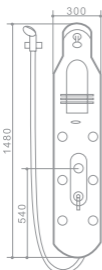

Needled nozzle

Cold/hot water control valve

Spray head switch valve

(overhead spray, shower head, side spray)

Rack

F105

SIZE: 1480x300x300mm

Basic Functions and Setup

F106

SIZE:1580x300x300mm

Basic Functions and Setup

Materials: Acryl

Multifunctional overhead spray

Shower head

Needled nozzle

Cold/hot water control valve

Spray head switch valve

(overhead spray, shower head, side spray)

Rack

F108

SIZE:1560x300x260mm

Basic Functions and Setup

Materials: Acryl、 Glass

Multifunctional overhead spray

Shower head

Needled nozzle

Cold/hot water control valve

Spray head switch valve

(overhead spray, shower head, side spray)

Rack

F109

SIZE:1540x270x200mm