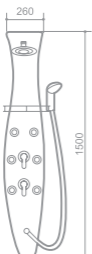

F106

SIZE:1580x300x300mm

Basic Functions and Setup

Materials: Acryl

Multifunctional overhead spray

Shower head

Needled nozzle

Cold/hot water control valve

SIZE:1410x275x70mm

Basic Functions and Setup

Materials: Artificial marble

Multifunctional overhead spray

Shower head

Needled nozzle

Cold/hot water control valve

Spray head switch valve

(overhead spray, shower head, side spray)

Rack

F113

SIZE: 1500x260x300mm

Basic Functions and Setup

Materials: Artificial marble

Multifunctional overhead spray

Shower head

Needled nozzle

Cold/hot water control valve

Spray head switch valve

(overhead spray, shower head, side spray)

Rack

JI201

SIZE: 1350x400x150mm

Basic Functions and Setup