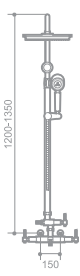

(overhead spray, shower head, side spray)

Rack

F113

SIZE: 1500x260x300mm

Basic Functions and Setup

Materials: Artificial marble

Multifunctional overhead spray

Shower head

Needled nozzle

Cold/hot water control valve

Spray head switch valve

(overhead spray, shower head, side spray)

Rack

JI201

SIZE: 1350x400x150mm

Basic Functions and Setup

Overhead spray

Faucet

Hand-held shower head

Cold/hot water control valve

Lifting and rotating adjustment for overhead spray

JI202

SIZE: 1380x400x150mm

Basic Functions and Setup

Overhead spray

Faucet

Hand-held shower head

Cold/hot water control valve

Lifting and rotating adjustment for overhead spray

JI203

SIZE: 1350x400x150mm

Basic Functions and Setup