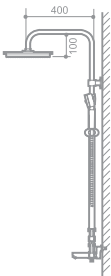

SIZE:1410x275x70mm

Basic Functions and Setup

Materials: Artificial marble

Multifunctional overhead spray

Shower head

Needled nozzle

Cold/hot water control valve

Spray head switch valve

(overhead spray, shower head, side spray)

Rack

F113

SIZE: 1500x260x300mm

Basic Functions and Setup

Materials: Artificial marble

Multifunctional overhead spray

Shower head

Needled nozzle

Cold/hot water control valve

Spray head switch valve

(overhead spray, shower head, side spray)

Rack

JI201

SIZE: 1350x400x150mm

Basic Functions and Setup

Overhead spray

Faucet

Hand-held shower head

Cold/hot water control valve

Lifting and rotating adjustment for overhead spray

JI202

SIZE: 1380x400x150mm

Basic Functions and Setup