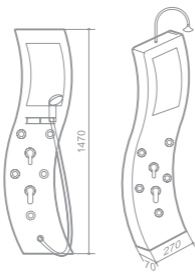

Cold/hot water control valve

Spray head switch valve

(overhead spray, shower head, side spray)

Rack

F111

SIZE:1470x270x70mm

Basic Functions and Setup

Materials: Artificial marble

Multifunctional overhead spray

Shower head

Needled nozzle

Cold/hot water control valve

Spray head switch valve

(overhead spray, shower head, side spray)

Rack

F112

SIZE:1410x275x70mm

Basic Functions and Setup

Materials: Artificial marble

Multifunctional overhead spray

Shower head

Needled nozzle

Cold/hot water control valve

Spray head switch valve

(overhead spray, shower head, side spray)

Rack

F113

SIZE: 1500x260x300mm

Basic Functions and Setup

Materials: Artificial marble

Multifunctional overhead spray

Shower head