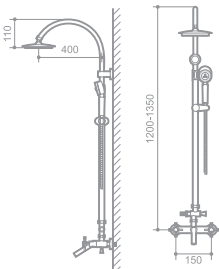

Overhead spray

Faucet

Hand-held shower head

Cold/hot water control valve

Lifting and rotating adjustment for overhead spray

JI202

SIZE: 1380x400x150mm

Basic Functions and Setup

Overhead spray

Faucet

Hand-held shower head

Cold/hot water control valve

Lifting and rotating adjustment for overhead spray

JI203

SIZE: 1350x400x150mm

Basic Functions and Setup

Overhead spray

Faucet

Hand-held shower head

Cold/hot water control valve

Lifting and rotating adjustment for overhead spray

JI204

SIZE: 1300x400x150mm

Basic Functions and Setup

Overhead spray

Vertical spray

Hand-held shower head

W0301

SIZE: 1300x280x250mm

Basic Functions and Setup

Materials: aluminum

Multifunctional overhead spray