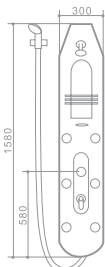

Needled nozzle

Cold/hot water control valve

Spray head switch valve

(overhead spray, shower head, side spray)

Rack

F105

SIZE: 1480x300x300mm

Basic Functions and Setup

F106

SIZE:1580x300x300mm

Basic Functions and Setup

Materials: Acryl

Multifunctional overhead spray

Shower head

Needled nozzle

Cold/hot water control valve

Spray head switch valve

(overhead spray, shower head, side spray)

Rack

F108

SIZE:1560x300x260mm

Basic Functions and Setup

Materials: Acryl、 Glass

Multifunctional overhead spray

Shower head

Needled nozzle

Cold/hot water control valve

Spray head switch valve

(overhead spray, shower head, side spray)

Rack

F109

SIZE:1540x270x200mm