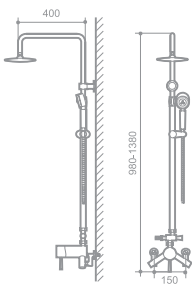

SIZE:1410x275x70mm

Basic Functions and Setup

Materials: Artificial marble

Multifunctional overhead spray

Shower head

Needled nozzle

Cold/hot water control valve

Spray head switch valve

Needled nozzle

Cold/hot water control valve

Spray head switch valve

(overhead spray, shower head, side spray)

Rack

JI201

SIZE: 1350x400x150mm

Basic Functions and Setup

Overhead spray

Faucet

Hand-held shower head

Cold/hot water control valve

Lifting and rotating adjustment for overhead spray

JI202

SIZE: 1380x400x150mm

Basic Functions and Setup

Overhead spray

Faucet

Hand-held shower head

Cold/hot water control valve

Lifting and rotating adjustment for overhead spray

JI203

SIZE: 1350x400x150mm

Basic Functions and Setup