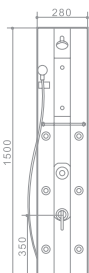

SHOWER COLUMN. Series

W0301
SIZE: 1300x280x250mm

W0302
SIZE: 1500x280x250mm

W0303
SIZE: 1850x280x250mm

F104
SIZE: 1380x300x300mm

F105
SIZE: 1480x300x300mm

F106
SIZE: 1580x300x300mm

F108
SIZE: 1560x300x260mm

Shower head

Spray nozzle

Cold/hot water control valve

Spray head switch valve

(overhead spray, shower head, side spray)

Rack

W0302

SIZE: 1500x280x250mm

Basic Functions and Setup

Materials: aluminum

Multifunctional overhead spray

Shower head

Spray nozzle

Cold/hot water control valve

Spray head switch valve

(overhead spray, shower head, side spray)

Rack

W0303

SIZE: 1850x280x250mm

Basic Functions and Setup

Materials: aluminum

Multifunctional overhead spray

Shower head

Spray nozzle