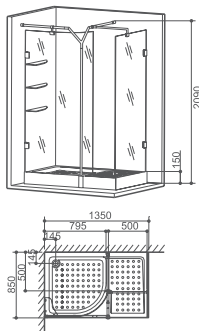

### L0109

Size: 1300X1900mm

Basic Functions and features:

1. Folding door with one side opening
2. 8mm Steel Glass
3. Stainless Steel Handle
4. Artificial Marble Pedestal
5. Stainless Steel towel hanging rod
6. Glass Rack

Folding Door Screen

Standard Height: 1900mm

Limitation of Width: 1200~1500mm

Maximum Limit: 2000mm

## L0106(L)

Size:1350X850X2090mm

Basic Functions and features:

1. Skidproof Bottom Basin
2. Unmovable Door
3. 8mm Steel Glass
4. Glass Rack
5. Stainless Steel Fixed Shelf
6. Deodorant Drainer

## L0108

Size:900X900X2010mm

Basic Functions and features:

1. Skidproof Bottom Basin
2. Folding Door with Rollers and One Side Opening
3. 8mm Steel Glass
4. Stainless Steel Handle
5. Stainless Steel Fixed Pulling pole
6. Deodorant Drainer