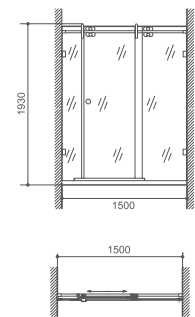

## L0102

Size: 1200X850X2030mm

Basic Functions and features:

1. Skidproof Bottom Basin(Same in Right and left)
2. Roller Door with one side opening
3. 8mm Steel Glass
4. Copper Electroplating Handle
5. Glass Rack
6. Mute Roller
7. Stainless Steel Track
8. Deodorant Drainer

### L0103

Size: 1500X1930mm

Basic Functions and features:

1. Artificial Marble Pedestal
2. Roller Door with one side opening
3. 8mm Steel Glass
4. Copper Electroplating Handle
5. Mute Roller
6. Stainless Steel Track

One Door Screen

Standard Height: 1930mm

Limitation of Width: 1500~2000mm

Maximum Limit: 2000mm

### L0109

Size: 1300X1900mm

Basic Functions and features:

1. Folding door with one side opening
2. 8mm Steel Glass
3. Stainless Steel Handle
4. Artificial Marble Pedestal
5. Stainless Steel towel hanging rod
6. Glass Rack