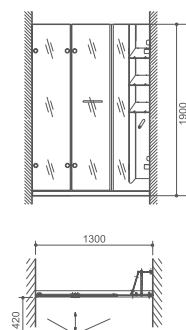

One Door Screen

Standard Height: 1930mm

Limitation of Width: 1500~2000mm

Maximum Limit: 2000mm

### L0109

Size: 1300X1900mm

Basic Functions and features:

1. Folding door with one side opening
2. 8mm Steel Glass
3. Stainless Steel Handle
4. Artificial Marble Pedestal
5. Stainless Steel towel hanging rod
6. Glass Rack

Folding Door Screen

Standard Height: 1900mm

Limitation of Width: 1200~1500mm

Maximum Limit: 2000mm

## L0106(L)

Size:1350X850X2090mm

Basic Functions and features:

1. Skidproof Bottom Basin
2. Unmovable Door
3. 8mm Steel Glass
4. Glass Rack
5. Stainless Steel Fixed Shelf
6. Deodorant Drainer