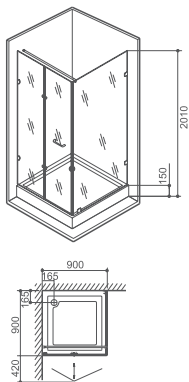

### L0109

Size: 1300X1900mm

Basic Functions and features:

1. Folding door with one side opening
2. 8mm Steel Glass
3. Stainless Steel Handle
4. Artificial Marble Pedestal
5. Stainless Steel towel hanging rod
6. Glass Rack

Folding Door Screen

Standard Height: 1900mm

Limitation of Width: 1200~1500mm

Maximum Limit: 2000mm

## L0106(L)

Size:1350X850X2090mm

Basic Functions and features:

1. Skidproof Bottom Basin
2. Unmovable Door
3. 8mm Steel Glass
4. Glass Rack
5. Stainless Steel Fixed Shelf
6. Deodorant Drainer

## L0108

Size:900X900X2010mm

Basic Functions and features:

1. Skidproof Bottom Basin
2. Folding Door with Rollers and One Side Opening
3. 8mm Steel Glass
4. Stainless Steel Handle
5. Stainless Steel Fixed Pulling pole
6. Deodorant Drainer