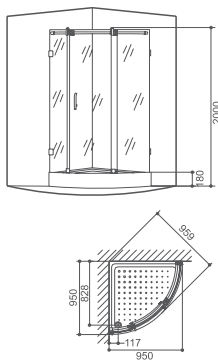

**L0101**  
Size:950X950X2000mm

**L0102**  
Size:1200X850X2030mm

**L0103**  
Size:1500X1930mm

**L0105(L)**  
Size:1200X900X2000mm

**L0106(L)**  
Size:1350X850X2090mm

**L0108**  
Size:900X900X2010mm

**L0109**  
Size:1300X1900mm

### L0101

Size:950X950X2000mm

Basic Functions and features:

1. Skidproof Bottom Basin
2. Roller Door with one side opening
3. 6mm Steel Glass
4. Stainless Steel Handle
5. Deodorant Drainer
6. Mute Roller

### W0720

Size:900X900X2000mm

Basic Functions and features:

1. Skidproof Bottom Basin
2. Roller Door with Two Sides Opening
3. 6mm Steel Glass
4. Stainless Steel Handle
5. Glass Rack
6. Aluminium Frame of high quality project
7. Deodorant Drainer

## L0102

Size: 1200X850X2030mm

Basic Functions and features:

1. Skidproof Bottom Basin(Same in Right and left)
2. Roller Door with one side opening
3. 8mm Steel Glass
4. Copper Electroplating Handle
5. Glass Rack
6. Mute Roller
7. Stainless Steel Track
8. Deodorant Drainer