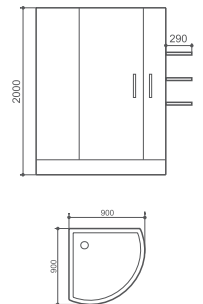

**L0101**  
Size:950X950X2000mm

**L0102**  
Size:1200X850X2030mm

**L0103**  
Size:1500X1930mm

**L0105(L)**  
Size:1200X900X2000mm

**L0106(L)**  
Size:1350X850X2090mm

**L0108**  
Size:900X900X2010mm

**L0109**  
Size:1300X1900mm

### L0101

Size:950X950X2000mm

Basic Functions and features:

1. Skidproof Bottom Basin
2. Roller Door with one side opening
3. 6mm Steel Glass
4. Stainless Steel Handle
5. Deodorant Drainer
6. Mute Roller

### W0720

Size:900X900X2000mm

Basic Functions and features:

1. Skidproof Bottom Basin
2. Roller Door with Two Sides Opening
3. 6mm Steel Glass
4. Stainless Steel Handle
5. Glass Rack
6. Aluminium Frame of high quality project
7. Deodorant Drainer

### L0105(L)

Size:1200X900X2000mm

Basic Functions and features:

1. Artificial Marble Pedestal  
( Different in left and right direction)
2. Roller Door with one side opening
3. 8mm Steel Glass
4. Stainless Steel Handle
5. Glass Rack
6. Mute Roller
7. Stainless Steel Fixed Shelf