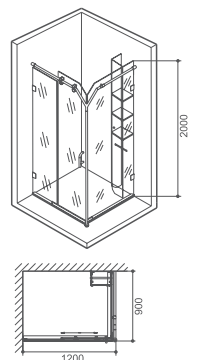

### L0101

Size:950X950X2000mm

Basic Functions and features:

1. Skidproof Bottom Basin
2. Roller Door with one side opening
3. 6mm Steel Glass
4. Stainless Steel Handle
5. Deodorant Drainer
6. Mute Roller

### W0720

Size:900X900X2000mm

Basic Functions and features:

1. Skidproof Bottom Basin
2. Roller Door with Two Sides Opening
3. 6mm Steel Glass
4. Stainless Steel Handle
5. Glass Rack
6. Aluminium Frame of high quality project
7. Deodorant Drainer

### L0105(L)

Size:1200X900X2000mm

Basic Functions and features:

1. Artificial Marble Pedestal  
( Different in left and right direction)
2. Roller Door with one side opening
3. 8mm Steel Glass
4. Stainless Steel Handle
5. Glass Rack
6. Mute Roller
7. Stainless Steel Fixed Shelf

## L0102

Size: 1200X850X2030mm

Basic Functions and features:

1. Skidproof Bottom Basin(Same in Right and left)
2. Roller Door with one side opening
3. 8mm Steel Glass
4. Copper Electroplating Handle
5. Glass Rack
6. Mute Roller
7. Stainless Steel Track
8. Deodorant Drainer