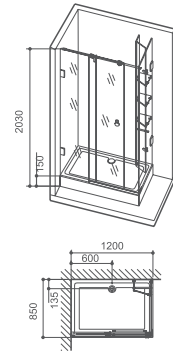

### W0720

Size:900X900X2000mm

Basic Functions and features:

1. Skidproof Bottom Basin
2. Roller Door with Two Sides Opening
3. 6mm Steel Glass
4. Stainless Steel Handle
5. Glass Rack
6. Aluminium Frame of high quality project
7. Deodorant Drainer

### L0105(L)

Size:1200X900X2000mm

Basic Functions and features:

1. Artificial Marble Pedestal  
( Different in left and right direction)
2. Roller Door with one side opening
3. 8mm Steel Glass
4. Stainless Steel Handle
5. Glass Rack
6. Mute Roller
7. Stainless Steel Fixed Shelf

## L0102

Size: 1200X850X2030mm

Basic Functions and features:

1. Skidproof Bottom Basin(Same in Right and left)
2. Roller Door with one side opening
3. 8mm Steel Glass
4. Copper Electroplating Handle
5. Glass Rack
6. Mute Roller
7. Stainless Steel Track
8. Deodorant Drainer

### L0103

Size: 1500X1930mm

Basic Functions and features:

1. Artificial Marble Pedestal
2. Roller Door with one side opening
3. 8mm Steel Glass
4. Copper Electroplating Handle
5. Mute Roller
6. Stainless Steel Track