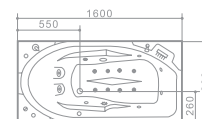

Basic Functions and Setup

Massage and surf	Pipe washing
Multi-function sprinkler, waterfall intake	Drainage device
waterfall, sprinkler switch valve	Leakage protection
Water temperature control valve	
Underwater color light