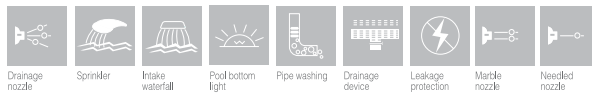

Drainage nozzle Sprinkler Intake waterfall Pool bottom light Pipe washing Drainage device Leakage protection Marble nozzle Needled nozzle

W0811

SIZE:1600x800x750mm Trilateral tri-shed

Basic Functions and Setup

Massage and surf	Pipe washing
Multi-function sprinkler, waterfall intake	Drainage device
waterfall, sprinkler switch valve	Leakage protection
Water temperature control valve	
Underwater color light	

W0812

SIZE:1600x830x740mm Trilateral single-shed

Basic Functions and Setup

Massage and surf	Pipe washing
Multi-function sprinkler, waterfall intake	Drainage device
waterfall, sprinkler switch valve	Leakage protection
Water temperature control valve	
Underwater color light	