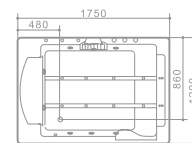

W0808(L)
SIZE:1800x800x720mm
Double sided single-shed/Left or right directions

W0809
SIZE:1500x1500x720mm
Double-person/Single-side single-shed

W0811
SIZE:1600x800x750mm Trilateral tri-shed

W0812
SIZE:1600x830x740mm Trilateral single-shed

W0813
SIZE:1800x1200x660mm Trilateral tri-shed/Double-person

W0801(L)

SIZE:1750x1200x560mm Double-person /Left or right directions/Trilateral tri-shed

Basic Functions and Setup

Massage and surf	Pipe washing
Multi-function sprinkler, waterfall intake waterfall, sprinkler switch valve	Drainage device
Water temperature control valve	Leakage protection
Underwater color light	

W0802(L)

SIZE: 1700x900x560mm Trilateral tri-shed/Left or right directions

Basic Functions and Setup

Massage and surf	Pipe washing
Multi-function sprinkler, waterfall intake	Drainage device
waterfall, sprinkler switch valve	Leakage protection
Water temperature control valve	
Underwater color light	

W0805

SIZE:1500x1500x560mm Single-side single-shed

Basic Functions and Setup

Massage and surf	Pipe washing
Multi-function sprinkler, waterfall intake	Drainage device
waterfall, sprinkler switch valve	Leakage protection
Water temperature control valve	
Underwater color light	