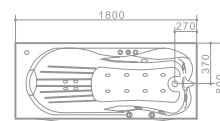

W0808(L)

SIZE:1800x800x720mm Double sided single-shed/Left or right directions

Basic Functions and Setup

Massage and surf	Pipe washing
Multi-function sprinkler, waterfall intake	Drainage device
waterfall, sprinkler switch valve	Leakage protection
Water temperature control valve,	Worriesless water control design
Underwater color light	

W0809

SIZE: 1500x1500x720mm Double-person /Single-side single-shed

Basic Functions and Setup

Massage and surf	Pipe washing
Multi-function sprinkler, waterfall intake	Drainage device
waterfall, sprinkler switch valve	Leakage protection
Water temperature control valve	
Underwater color light	

Drainage nozzle Sprinkler Intake waterfall Pool bottom light Pipe washing Drainage device Leakage protection Marble nozzle Needled nozzle

W0811

SIZE:1600x800x750mm Trilateral tri-shed

Basic Functions and Setup