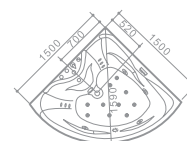

Basic Functions and Setup

Massage and surf	Pipe washing
Multi-function sprinkler, waterfall intake	Drainage device
waterfall, sprinkler switch valve	Leakage protection
Water temperature control valve	
Underwater color light