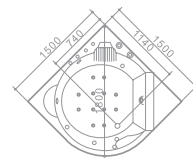

W0808(L)
SIZE:1800x800x720mm
Double sided single-shed/Left or right directions

W0809
SIZE:1500x1500x720mm
Double-person/Single-side single-shed

W0811
SIZE:1600x800x750mm Trilateral tri-shed

W0812
SIZE:1600x830x740mm Trilateral single-shed

W0802(L)

SIZE: 1700x900x560mm Trilateral tri-shed/Left or right directions

Basic Functions and Setup

Massage and surf	Pipe washing
Multi-function sprinkler, waterfall intake	Drainage device
waterfall, sprinkler switch valve	Leakage protection
Water temperature control valve	
Underwater color light	

W0805

SIZE:1500x1500x560mm Single-side single-shed

Basic Functions and Setup

Massage and surf	Pipe washing
Multi-function sprinkler, waterfall intake	Drainage device
waterfall, sprinkler switch valve	Leakage protection
Water temperature control valve	
Underwater color light	

W0808(L)

SIZE:1800x800x720mm Double sided single-shed/Left or right directions

Basic Functions and Setup

Massage and surf	Pipe washing
Multi-function sprinkler, waterfall intake	Drainage device
waterfall, sprinkler switch valve	Leakage protection
Water temperature control valve,	Worriesless water control design
Underwater color light	