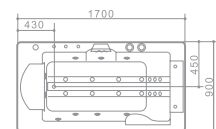

W0802(L)

SIZE: 1700x900x560mm Trilateral tri-shed/Left or right directions

Basic Functions and Setup

Massage and surf	Pipe washing
Multi-function sprinkler, waterfall intake	Drainage device
waterfall, sprinkler switch valve	Leakage protection
Water temperature control valve	
Underwater color light	

W0805

SIZE:1500x1500x560mm Single-side single-shed

Basic Functions and Setup

Massage and surf	Pipe washing
Multi-function sprinkler, waterfall intake	Drainage device
waterfall, sprinkler switch valve	Leakage protection
Water temperature control valve	
Underwater color light	

W0808(L)

SIZE:1800x800x720mm Double sided single-shed/Left or right directions

Basic Functions and Setup

Massage and surf	Pipe washing
Multi-function sprinkler, waterfall intake	Drainage device
waterfall, sprinkler switch valve	Leakage protection
Water temperature control valve,	Worriesless water control design
Underwater color light	