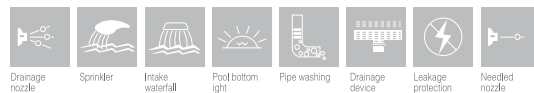

Drainage nozzle

Sprinkler

Intake waterfall

Pool bottom light

Pipe washing

Drainage device

Leakage protection

Marble nozzle

Needled nozzle

W0813

SIZE:1800x1200x660mm Trilateral tri-shed/Double-person

Basic Functions and Setup

Massage and surf	Pipe washing
Multi-function sprinkler, waterfall intake	Drainage device
waterfall, sprinkler switch valve	Leakage protection
Water temperature control valve	
Underwater color light	

Drainage nozzle

Sprinkler

Inside waterfall

Pool bottom light

Pipe washing

Drainage device

Leakage protection

Nozzled nozzle