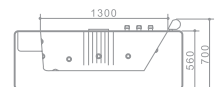

W0802(L)

SIZE: 1700x900x560mm Trilateral tri-shed/Left or right directions

Basic Functions and Setup

Massage and surf	Pipe washing
Multi-function sprinkler, waterfall intake	Drainage device
waterfall, sprinkler switch valve	Leakage protection
Water temperature control valve	
Underwater color light	

Drainage nozzle

Sprinkler

Intake waterfall

Pool bottom light

Pipe washing

Drainage device

Leakage protection

Needled nozzle

W0805

SIZE:1500x1500x560mm Single-side single-shed

Basic Functions and Setup

Massage and surf	Pipe washing
Multi-function sprinkler, waterfall intake	Drainage device
waterfall, sprinkler switch valve	Leakage protection
Water temperature control valve	
Underwater color light	

W0808(L)

SIZE:1800x800x720mm Double sided single-shed/Left or right directions

Basic Functions and Setup

Massage and surf	Pipe washing
Multi-function sprinkler, waterfall intake	Drainage device
waterfall, sprinkler switch valve	Leakage protection
Water temperature control valve,	Worriesless water control design
Underwater color light	