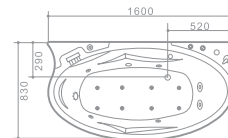

W0808(L)

SIZE:1800x800x720mm Double sided single-shed/Left or right directions

Basic Functions and Setup

Massage and surf	Pipe washing
Multi-function sprinkler, waterfall intake	Drainage device
waterfall, sprinkler switch valve	Leakage protection
Water temperature control valve,	Worriesless water control design
Underwater color light	

SIZE:1600x830x740mm Trilateral single-shed

Basic Functions and Setup

Massage and surf	Pipe washing
Multi-function sprinkler, waterfall intake	Drainage device
waterfall, sprinkler switch valve	Leakage protection
Water temperature control valve	
Underwater color light	

Drainage nozzle

Sprinkler

Intake waterfall

Pool bottom light

Pipe washing

Drainage device

Leakage protection

Marble nozzle

Needled nozzle

W0813

SIZE:1800x1200x660mm Trilateral tri-shed/Double-person

Basic Functions and Setup

Massage and surf	Pipe washing
Multi-function sprinkler, waterfall intake	Drainage device
waterfall, sprinkler switch valve	Leakage protection
Water temperature control valve	
Underwater color light	