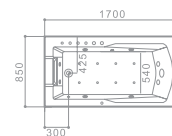

VASTO SERIES . Massage Bathtub

A601
SIZE: 1800x1200x820mm

A602
SIZE: 1800x1800x920mm

A603
SIZE: 1700x850x820mm

A605
SIZE: 1800x900x820mm

A606
SIZE: 1700x1700x840mm

A607
SIZE: 1500x1500x820mm

A601

A602

SIZE:1800x1800x920mm

Basic Functions and Setup

Control panel (with remote control)	Water temperature control	Waterfall intake	Bubble bath
Phone answering and call	External CD play	Water-level check	TV/AV
Auto pipe cleaning	Surf and massage	Drainage device	FM radio
Bubble bath color light	Pipeline drainage	Protection of water shortage	Ozone
Smart water control	Leakage protection Sprinkler Shower	Waterpower control	Constant temperature

A603

SIZE:1700x850x820mm

Basic Functions and Setup

Control panel (with remote control)	Water temperature control	Waterfall intake	Bubble bath
Phone answering and call	External CD play	Water-level check	TV/AV
Auto pipe cleaning	Surf and massage	Drainage device	FM radio
Bubble bath color light	Pipeline drainage	Protection of water shortage	Ozone
Smart water control	Leakage protection Sprinkler Shower	Waterpower control	Constant temperature

A605

SIZE: 1800x900x820mm

Basic Functions and Setup

Control panel (with remote control)	Water temperature control	Waterfall intake	Bubble bath
Phone answering and call	External CD play	Water-level check	TV/AV
Auto pipe cleaning	Surf and massage	Drainage device	FM radio
Bubble bath color light	Pipeline drainage	Protection of water shortage	Ozone
Smart water control	Leakage protection Sprinkler Shower	Waterpower control	Constant temperature