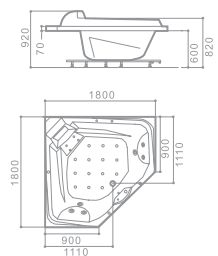

VASTO SERIES . Massage Bathtub

A601
SIZE: 1800x1200x820mm

A602
SIZE: 1800x1800x920mm

A603
SIZE: 1700x850x820mm

A605
SIZE: 1800x900x820mm

A606
SIZE: 1700x1700x840mm

A607
SIZE: 1500x1500x820mm

A601

SIZE: 1800x1200x820mm

Basic Functions and Setup

Features:	Smart water control	Leakage protection	Sprinkler Shower	Bubble bath
Control panel (with remote control)	Water temperature control	Waterfall intake	TV/AV	
Phone answering and call	External CD play	Water-level check	FM radio	
Auto pipe cleaning	Surf and massage	Drainage device	Ozone	
Bubble bath color light	Pipeline drainage	Waterpower control	Constant temperature	

A602

SIZE:1800x1800x920mm

Basic Functions and Setup

Control panel (with remote control)	Water temperature control	Waterfall intake	Bubble bath
Phone answering and call	External CD play	Water-level check	TV/AV
Auto pipe cleaning	Surf and massage	Drainage device	FM radio
Bubble bath color light	Pipeline drainage	Protection of water shortage	Ozone
Smart water control	Leakage protection Sprinkler Shower	Waterpower control	Constant temperature

A603

SIZE:1700x850x820mm

Basic Functions and Setup

Control panel (with remote control)	Water temperature control	Waterfall intake	Bubble bath
Phone answering and call	External CD play	Water-level check	TV/AV
Auto pipe cleaning	Surf and massage	Drainage device	FM radio
Bubble bath color light	Pipeline drainage	Protection of water shortage	Ozone
Smart water control	Leakage protection Sprinkler Shower	Waterpower control	Constant temperature