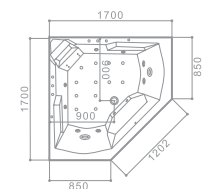

VASTO SERIES . Massage Bathtub

A601
SIZE: 1800x1200x820mm

A602
SIZE: 1800x1800x920mm

A603
SIZE: 1700x850x820mm

A605
SIZE: 1800x900x820mm

A606
SIZE: 1700x1700x840mm

A607
SIZE: 1500x1500x820mm

A601

A605

SIZE: 1800x900x820mm

Basic Functions and Setup

Control panel (with remote control)	Water temperature control	Waterfall intake	Bubble bath
Phone answering and call	External CD play	Water-level check	TV/AV
Auto pipe cleaning	Surf and massage	Drainage device	FM radio
Bubble bath color light	Pipeline drainage	Protection of water shortage	Ozone
Smart water control	Leakage protection Sprinkler Shower	Waterpower control	Constant temperature

A606

SIZE: 1700x1700x840mm

Basic Functions and Setup

Control panel (with remote control)	Water temperature control	Waterfall intake	Bubble bath
Phone answering and call	External CD play	Water-level check	TV/AV
Auto pipe cleaning	Surf and massage	Drainage device	FM radio
Bubble bath color light	Pipeline drainage	Protection of water shortage	Ozone
Smart water control	Leakage protection Sprinkler Shower	Waterpower control	Constant temperature

A607

SIZE: 1500x1500x820mm

Basic Functions and Setup

Control panel (with remote control)	Water temperature control	Waterfall intake	Bubble bath
Phone answering and call	External CD play	Water-level check	TV/AV
Auto pipe cleaning	Surf and massage	Drainage device	FM radio
Bubble bath color light	Pipeline drainage	Protection of water shortage	Ozone
Smart water control	Leakage protection Sprinkler Shower	Waterpower control	Constant temperature