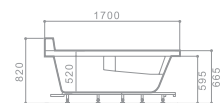

VASTO SERIES . Massage Bathtub

A601
SIZE: 1800x1200x820mm

A602
SIZE: 1800x1800x920mm

A603
SIZE: 1700x850x820mm

A605
SIZE: 1800x900x820mm

A606
SIZE: 1700x1700x840mm

A607
SIZE: 1500x1500x820mm

A601

SIZE: 1800x1200x820mm

Basic Functions and Setup

Features:	Smart water control	Leakage protection	Sprinkler Shower	Bubble bath
Control panel (with remote control)	Water temperature control	Waterfall intake	TV/AV	
Phone answering and call	External CD play	Water-level check	FM radio	
Auto pipe cleaning	Surf and massage	Drainage device	Ozone	
Bubble bath color light	Pipeline drainage	Waterpower control	Constant temperature	

A602

SIZE:1800x1800x920mm

Basic Functions and Setup

Control panel (with remote control)	Water temperature control	Waterfall intake	Bubble bath
Phone answering and call	External CD play	Water-level check	TV/AV
Auto pipe cleaning	Surf and massage	Drainage device	FM radio
Bubble bath color light	Pipeline drainage	Protection of water shortage	Ozone
Smart water control	Leakage protection Sprinkler Shower	Waterpower control	Constant temperature

A603

SIZE:1700x850x820mm

Basic Functions and Setup

Control panel (with remote control)	Water temperature control	Waterfall intake	Bubble bath
Phone answering and call	External CD play	Water-level check	TV/AV
Auto pipe cleaning	Surf and massage	Drainage device	FM radio
Bubble bath color light	Pipeline drainage	Protection of water shortage	Ozone
Smart water control	Leakage protection Sprinkler Shower	Waterpower control	Constant temperature