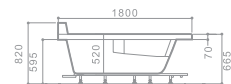

VASTO SERIES . Massage Bathtub

A601
SIZE: 1800x1200x820mm

A602
SIZE: 1800x1800x920mm

A603
SIZE: 1700x850x820mm

A605
SIZE: 1800x900x820mm

A606
SIZE: 1700x1700x840mm

A607
SIZE: 1500x1500x820mm

A601

A603

SIZE:1700x850x820mm

Basic Functions and Setup

Control panel (with remote control)	Water temperature control	Waterfall intake	Bubble bath
Phone answering and call	External CD play	Water-level check	TV/AV
Auto pipe cleaning	Surf and massage	Drainage device	FM radio
Bubble bath color light	Pipeline drainage	Protection of water shortage	Ozone
Smart water control	Leakage protection Sprinkler Shower	Waterpower control	Constant temperature

A605

SIZE: 1800x900x820mm

Basic Functions and Setup

Control panel (with remote control)	Water temperature control	Waterfall intake	Bubble bath
Phone answering and call	External CD play	Water-level check	TV/AV
Auto pipe cleaning	Surf and massage	Drainage device	FM radio
Bubble bath color light	Pipeline drainage	Protection of water shortage	Ozone
Smart water control	Leakage protection Sprinkler Shower	Waterpower control	Constant temperature

A606

SIZE: 1700x1700x840mm

Basic Functions and Setup

Control panel (with remote control)	Water temperature control	Waterfall intake	Bubble bath
Phone answering and call	External CD play	Water-level check	TV/AV
Auto pipe cleaning	Surf and massage	Drainage device	FM radio
Bubble bath color light	Pipeline drainage	Protection of water shortage	Ozone
Smart water control	Leakage protection Sprinkler Shower	Waterpower control	Constant temperature