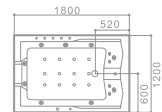

CPU	FM
Drainage nozzle	Hanya little nozzle	Sprinkler	Intake waterfall	Bubble bath color light	Pipe washing	Drainage device	Control panel	Radio
			TV/AV		CD			
Constant temperature	Leakage protection	Ozone	TV/AV	Bubble bath	External CD	Phone