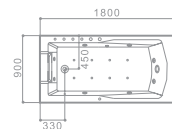

VASTO SERIES . Massage Bathtub

A601
SIZE: 1800x1200x820mm

A602
SIZE: 1800x1800x920mm

A603
SIZE: 1700x850x820mm

A605
SIZE: 1800x900x820mm

A606
SIZE: 1700x1700x840mm

A607
SIZE: 1500x1500x820mm

A601

A603

SIZE:1700x850x820mm

Basic Functions and Setup

Control panel (with remote control)	Water temperature control	Waterfall intake	Bubble bath
Phone answering and call	External CD play	Water-level check	TV/AV
Auto pipe cleaning	Surf and massage	Drainage device	FM radio
Bubble bath color light	Pipeline drainage	Protection of water shortage	Ozone
Smart water control	Leakage protection Sprinkler Shower	Waterpower control	Constant temperature

A605

SIZE: 1800x900x820mm

Basic Functions and Setup

Control panel (with remote control)	Water temperature control	Waterfall intake	Bubble bath
Phone answering and call	External CD play	Water-level check	TV/AV
Auto pipe cleaning	Surf and massage	Drainage device	FM radio
Bubble bath color light	Pipeline drainage	Protection of water shortage	Ozone
Smart water control	Leakage protection Sprinkler Shower	Waterpower control	Constant temperature