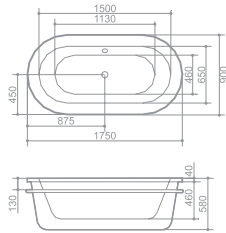

## M602

SIZE: 1700x815x580mm

## M603

SIZE: 1750x900x580mm

## M605

SIZE: 1800x800x610mm