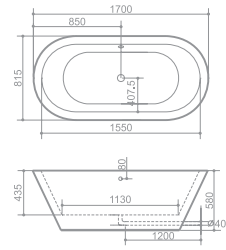

## M602

SIZE: 1700x815x580mm

## M603

SIZE: 1750x900x580mm

## M605

SIZE: 1800x800x610mm