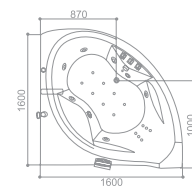

BADU. Massage Bathtub

WHALE
SIZE: 1500x1500x1320mm

A908
SIZE: 1600x1600x1400mm

A909
SIZE: 1900x980x1330mm

A910(R)
SIZE: 1700x950x1300mm

A908

SIZE: 1600x1600x1400mm

Basic Functions and Setup

Constant temperature

Leakage protection

Ozone

Bubble bath

External CD

Phone

A909

SIZE:1900x980x1330mm

A910(R)

SIZE: 1700x950x1300mm

Basic Functions and Setup

Computer control (with remote controller)	Cold and hot water control valve
Massage and surfing	FM, external CD, and phone call pickup
Solitude-free water control design	Pipeline washing/Drainage device
Multifunctional shower head, and waterfall water inlet	Electric shock protection
Pipeline washing, waterfall and shower head converting valve	Color shifting underwater lamp

WHALE

SIZE: 1500x1500x1320mm

Basic Functions and Setup

Computer control	Pipeline washing
Massage and surfing	Drainage device
Multifunctional shower head, and waterfall water inlet	Electric shock protection
Pipeline washing, waterfall and shower head converting valve	Color shifting underwater lamp
Cold and hot water control valve	