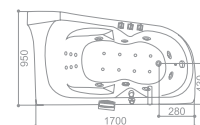

BADU. Massage Bathtub

WHALE
SIZE: 1500x1500x1320mm

A908
SIZE: 1600x1600x1400mm

A909
SIZE: 1900x980x1330mm

A910(R)
SIZE: 1700x950x1300mm

A908

SIZE: 1600x1600x1400mm

Basic Functions and Setup

Constant temperature

Leakage protection

Ozone

Bubble bath

External CD

Phone

A909

SIZE:1900x980x1330mm

A910(R)

SIZE: 1700x950x1300mm

Basic Functions and Setup

Computer control (with remote controller)	Cold and hot water control valve
Massage and surfing	FM, external CD, and phone call pickup
Solitude-free water control design	Pipeline washing/Drainage device
Multifunctional shower head, and waterfall water inlet	Electric shock protection
Pipeline washing, waterfall and shower head converting valve	Color shifting underwater lamp

WHALE

SIZE: 1500x1500x1320mm

Basic Functions and Setup

Computer control	Pipeline washing
Massage and surfing	Drainage device
Multifunctional shower head, and waterfall water inlet	Electric shock protection
Pipeline washing, waterfall and shower head converting valve	Color shifting underwater lamp
Cold and hot water control valve	