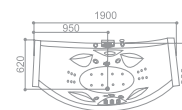

BADU. Massage Bathtub

WHALE
SIZE: 1500x1500x1320mm

A908
SIZE: 1600x1600x1400mm

A909
SIZE: 1900x980x1330mm

A910(R)
SIZE: 1700x950x1300mm

A908

SIZE: 1600x1600x1400mm

Basic Functions and Setup

Constant temperature

Leakage protection

Ozone

Bubble bath

External CD

Phone

A909

SIZE:1900x980x1330mm

A910(R)

SIZE: 1700x950x1300mm

Basic Functions and Setup

Computer control (with remote controller)	Cold and hot water control valve
Massage and surfing	FM, external CD, and phone call pickup
Solitude-free water control design	Pipeline washing/Drainage device
Multifunctional shower head, and waterfall water inlet	Electric shock protection
Pipeline washing, waterfall and shower head converting valve	Color shifting underwater lamp

WHALE

SIZE: 1500x1500x1320mm

Basic Functions and Setup

Computer control	Pipeline washing
Massage and surfing	Drainage device
Multifunctional shower head, and waterfall water inlet	Electric shock protection
Pipeline washing, waterfall and shower head converting valve	Color shifting underwater lamp
Cold and hot water control valve	