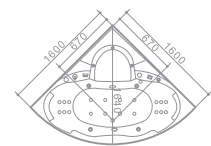

A4 Series . Massage Bathtub

A401A(L)
 SIZE: 1700x850x710mm
 Double sided single-shed/Left or right directions

A404
 SIZE: 1540x1540x630mm
 Single-side single-shed

A401B(L)
 SIZE: 1700x900x660mm
 Double sided single-shed/Left or right directions

A403
 SIZE: 1500x1500x690mm Single-side single-shed

A407
 SIZE: 1600x1600x720mm
 Double-person/Single-side single-shed

A408(L)
 SIZE: 1800x900x770mm
 Trilateral tri-shed/ Left or right directions

A401A(L)

SIZE:1700x850x710mm Single shed for double sides/left and right direction

Basic Functions and Setup

Control panel	Underwater color light, luxury pillow	Smart water control
Massage and surf	FM, external CD,	
Multi-function sprinkler, waterfall intake	phone answering and call	
Pipe washing, waterfall, sprinkler switch valve	Drainage device	
Water temperature control valve	Leakage protection	

CPU

Reception of radio

Constant temperature

Leakage protection

Ozone

A408(L)

SIZE: 1800x900x770mm Trilateral tri-shed/Left or right directions

Basic Functions and Setup