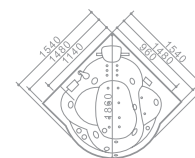

A4 Series . Massage Bathtub

A401A(L)
 SIZE: 1700x850x710mm
 Double sided single-shed/Left or right directions

A404
 SIZE: 1540x1540x630mm
 Single-side single-shed

A401B(L)
 SIZE: 1700x900x660mm
 Double sided single-shed/Left or right directions

A403
 SIZE: 1500x1500x690mm Single-side single-shed

A407
 SIZE: 1600x1600x720mm
 Double-person/Single-side single-shed

A408(L)
 SIZE: 1800x900x770mm
 Trilateral tri-shed/ Left or right directions

A401A(L)

Reception of radio

Constant temperature

Leakage protection

Ozone

A404

SIZE: 1540x1540x630mm Single-side single-shed

Basic Functions and Setup

Control panel	Underwater color light, luxury pillow
Massage and surf	FM, external CD, phone answering and call
Multi-function sprinkler, waterfall intake	Drainage device
Pipe washing, waterfall, sprinkler switch valve	Leakage protection
Water temperature control valve	Smart water control

A407

SIZE:1600x1600x720mm Double-person Trilateral tri-shed

Basic Functions and Setup

Control panel	Underwater color light, luxury pillow
Massage and surf	FM, external CD, phone answering and call
Multi-function sprinkler, waterfall intake	Drainage device
Pipe washing, waterfall, sprinkler switch valve	Leakage protection
Water temperature control valve	Smart water control