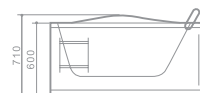

A4 Series . Massage Bathtub

A401A(L)
 SIZE: 1700x850x710mm
 Double sided single-shed/Left or right directions

A404
 SIZE: 1540x1540x630mm
 Single-side single-shed

A401B(L)
 SIZE: 1700x900x660mm
 Double sided single-shed/Left or right directions

A403
 SIZE: 1500x1500x690mm Single-side single-shed

A407
 SIZE: 1600x1600x720mm
 Double-person/Single-side single-shed

A408(L)
 SIZE: 1800x900x770mm
 Trilateral tri-shed/ Left or right directions

A401A(L)

SIZE:1700x850x710mm Single shed for double sides/left and right direction

Basic Functions and Setup

Control panel	Underwater color light, luxury pillow	Smart water control
Massage and surf	FM, external CD,	
Multi-function sprinkler, waterfall intake	phone answering and call	
Pipe washing, waterfall, sprinkler switch valve	Drainage device	
Water temperature control valve	Leakage protection	

Constant temperature

Leakage protection

Ozone

A401B(L)

SIZE: 1700x900x660mm dual-side and single-apron/left and right

Basic Functions and Setup

Control panel	Underwater color light, luxury pillow
Massage and surf	FM, external CD, phone answering and call
Multi-function sprinkler, waterfall intake	Drainage device
Pipe washing, waterfall, sprinkler switch valve	Leakage protection
Water temperature control valve	Smart water control