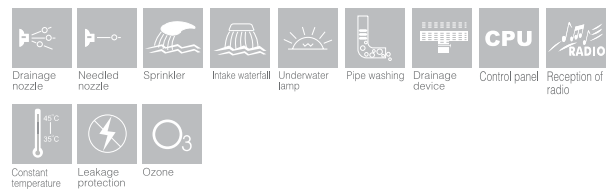

Drainage nozzle

Needled nozzle

Sprinkler

Intake waterfall

Underwater lamp

Pipe washing device

Control panel

Reception of radio

Constant temperature

Leakage protection

Ozone

A401B(L)

SIZE: 1700x900x660mm dual-side and single-apron/left and right

Basic Functions and Setup

Control panel	Underwater color light, luxury pillow
Massage and surf	FM, external CD, phone answering and call
Multi-function sprinkler, waterfall intake	Drainage device
Pipe washing, waterfall, sprinkler switch valve	Leakage protection
Water temperature control valve	Smart water control

A403

SIZE: 1500x1500x690mm Single-side single-shed

Basic Functions and Setup

Control panel	Underwater color light, luxury pillow
Massage and surf	FM, external CD, phone answering and call
Multi-function sprinkler, waterfall intake	Drainage device
Pipe washing, waterfall, sprinkler switch valve	Leakage protection
Water temperature control valve	Smart water control