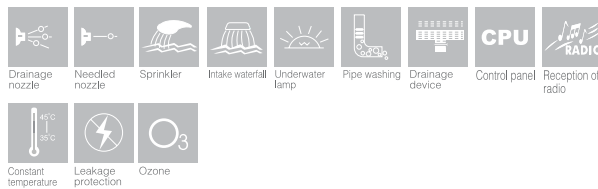

Drainage nozzle

Needled nozzle

Sprinkler

Intake waterfall

Underwater lamp

Pipe washing

Drainage device

Control panel

Reception of radio

Constant temperature

Leakage protection

Ozone

A404

SIZE: 1540x1540x630mm Single-side single-shed

Basic Functions and Setup

Control panel	Underwater color light, luxury pillow
Massage and surf	FM, external CD, phone answering and call
Multi-function sprinkler, waterfall intake	Drainage device
Pipe washing, waterfall, sprinkler switch valve	Leakage protection
Water temperature control valve	Smart water control

A407

SIZE:1600x1600x720mm Double-person Trilateral tri-shed

Basic Functions and Setup

Control panel	Underwater color light, luxury pillow
Massage and surf	FM, external CD, phone answering and call
Multi-function sprinkler, waterfall intake	Drainage device
Pipe washing, waterfall, sprinkler switch valve	Leakage protection
Water temperature control valve	Smart water control