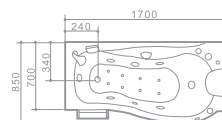

A4 Series . Massage Bathtub

A401A(L)
 SIZE: 1700x850x710mm
 Double sided single-shed/Left or right directions

A404
 SIZE: 1540x1540x630mm
 Single-side single-shed

A401B(L)
 SIZE: 1700x900x660mm
 Double sided single-shed/Left or right directions

A403
 SIZE: 1500x1500x690mm Single-side single-shed

A407
 SIZE: 1600x1600x720mm
 Double-person/Single-side single-shed

A408(L)
 SIZE: 1800x900x770mm
 Trilateral tri-shed/ Left or right directions

A401A(L)

SIZE:1700x850x710mm Single shed for double sides/left and right direction

Basic Functions and Setup

Control panel	Underwater color light, luxury pillow	Smart water control
Massage and surf	FM, external CD,	
Multi-function sprinkler, waterfall intake	phone answering and call	
Pipe washing, waterfall, sprinkler switch valve	Drainage device	
Water temperature control valve	Leakage protection	

Constant temperature

Leakage protection

Ozone

A401B(L)

SIZE: 1700x900x660mm dual-side and single-apron/left and right

Basic Functions and Setup

Control panel	Underwater color light, luxury pillow
Massage and surf	FM, external CD, phone answering and call
Multi-function sprinkler, waterfall intake	Drainage device
Pipe washing, waterfall, sprinkler switch valve	Leakage protection
Water temperature control valve	Smart water control