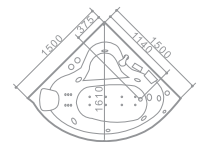

A4 Series . Massage Bathtub

A401A(L)
 SIZE: 1700x850x710mm
 Double sided single-shed/Left or right directions

A404
 SIZE: 1540x1540x630mm
 Single-side single-shed

A401B(L)
 SIZE: 1700x900x660mm
 Double sided single-shed/Left or right directions

A403
 SIZE: 1500x1500x690mm Single-side single-shed

A407
 SIZE: 1600x1600x720mm
 Double-person/Single-side single-shed

A408(L)
 SIZE: 1800x900x770mm
 Trilateral tri-shed/ Left or right directions

A401A(L)

Reception of radio

Constant temperature

Leakage protection

Ozone

A404

SIZE: 1540x1540x630mm Single-side single-shed

Basic Functions and Setup

Control panel	Underwater color light, luxury pillow
Massage and surf	FM, external CD, phone answering and call
Multi-function sprinkler, waterfall intake	Drainage device
Pipe washing, waterfall, sprinkler switch valve	Leakage protection
Water temperature control valve	Smart water control

A407

SIZE:1600x1600x720mm Double-person Trilateral tri-shed

Basic Functions and Setup

Control panel	Underwater color light, luxury pillow
Massage and surf	FM, external CD, phone answering and call
Multi-function sprinkler, waterfall intake	Drainage device
Pipe washing, waterfall, sprinkler switch valve	Leakage protection
Water temperature control valve	Smart water control