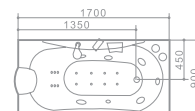

A4 Series . Massage Bathtub

A401A(L)
 SIZE: 1700x850x710mm
 Double sided single-shed/Left or right directions

A404
 SIZE: 1540x1540x630mm
 Single-side single-shed

A401B(L)
 SIZE: 1700x900x660mm
 Double sided single-shed/Left or right directions

A403
 SIZE: 1500x1500x690mm Single-side single-shed

A407
 SIZE: 1600x1600x720mm
 Double-person/Single-side single-shed

A408(L)
 SIZE: 1800x900x770mm
 Trilateral tri-shed/ Left or right directions

A401A(L)

Constant temperature

Leakage protection

Ozone

A401B(L)

SIZE: 1700x900x660mm dual-side and single-apron/left and right

Basic Functions and Setup

Control panel	Underwater color light, luxury pillow
Massage and surf	FM, external CD, phone answering and call
Multi-function sprinkler, waterfall intake	Drainage device
Pipe washing, waterfall, sprinkler switch valve	Leakage protection
Water temperature control valve	Smart water control

A403

SIZE: 1500x1500x690mm Single-side single-shed

Basic Functions and Setup

Control panel	Underwater color light, luxury pillow
Massage and surf	FM, external CD, phone answering and call
Multi-function sprinkler, waterfall intake	Drainage device
Pipe washing, waterfall, sprinkler switch valve	Leakage protection
Water temperature control valve	Smart water control